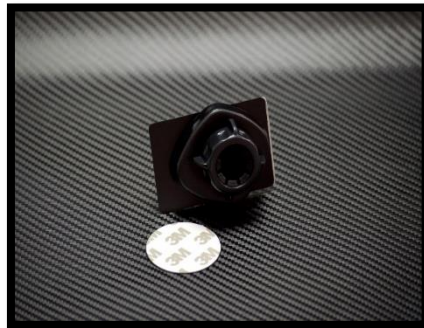

## ShockerEDGE Kit Contents

- 1 - Housing Assembly
- 1 - 4.3" Display Kit
- 1 - EDGE Controller
- 1 - 9' Wiring Harness
- 2 - Silicone Hoses
- 4 - Hose Clamps
- 1 - Sensor Verification Spray
- 1 - Owners Manual
- 1 - Installation Instructions

## OPTIONAL ITEMS

GS-MNT-ROK3 Suction Cup Mount

GS-MNT-CUPHOLDER Cup Holder Mount

GS-MNT-ADPPLT Flat Mount

GS-STR-BL (blue, red, amber)  
Warning light/strobe

GS-MNT-MGADP Display Magnetic

GS-WH-15 Harness 15'