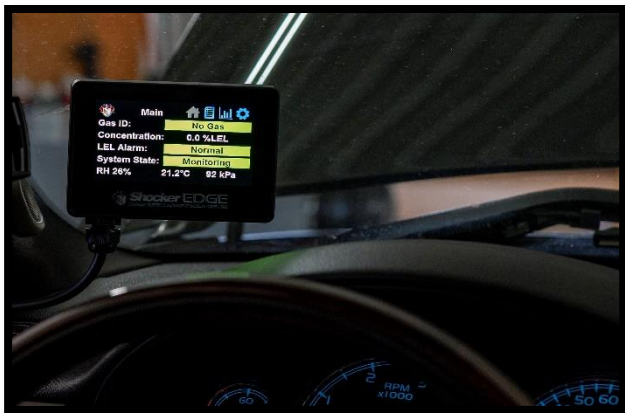

# Shocker EDGE

EARLY DETECTION OF GAS EXPOSURE

## ShockerEDGE Kit Contents

- 1 - Housing Assembly
- 1 - 4.3" Display Kit
- 1 - EDGE Controller
- 1 - 9' Wiring Harness
- 2 - Silicone Hoses
- 4 - Hose Clamps
- 1 - Sensor Verification Spray
- 1 - Owners Manual
- 1 - Installation Instructions

## OPTIONAL ITEMS

GS-MNT-ROK3 Suction Cup Mount

GS-MNT-CUPHOLDER Cup Holder Mount

GS-MNT-ADPPLT Flat Mount

GS-STR-BL (blue, red, amber)  
Warning light/strobe

GS-MNT-MGADP Display Magnetic

GS-WH-15 Harness 15'