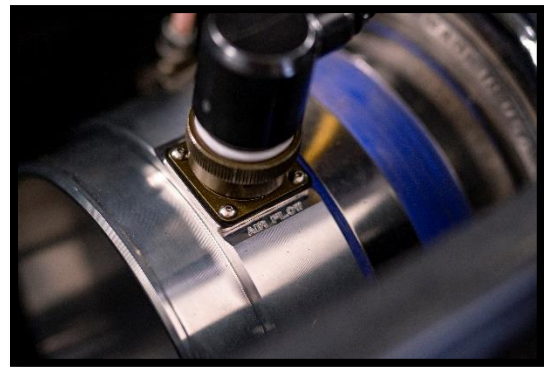

# Shocker EDGE

EARLY DETECTION OF GAS EXPOSURE

## ShockerEDGE Kit Contents

- 1 - Housing Assembly
- 1 - 4.3" Display Kit
- 1 - EDGE Controller
- 1 - 9' Wiring Harness
- 2 - Silicone Hoses
- 4 - Hose Clamps
- 1 - Sensor Verification Spray
- 1 - Owners Manual
- 1 - Installation Instructions